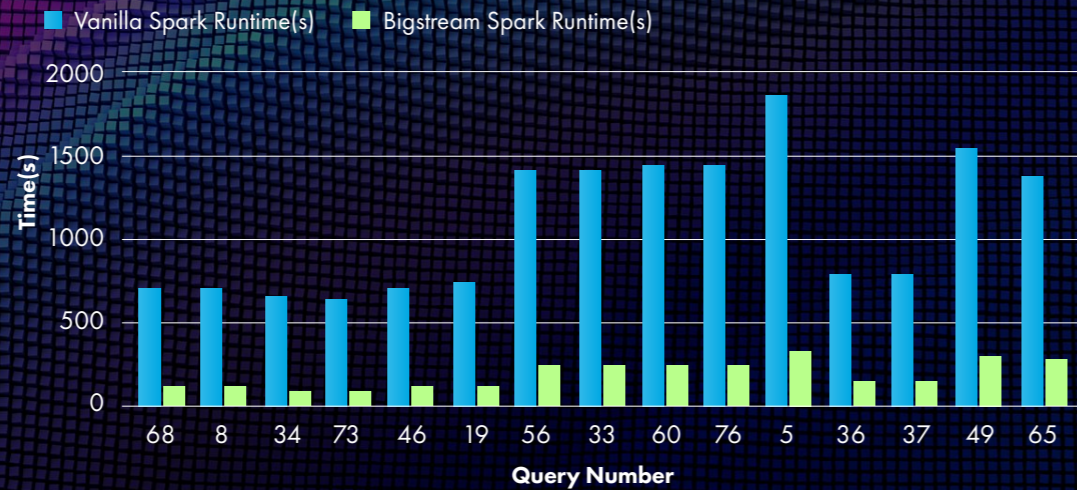

HYPER-ACCELERATION WITH SAMSUNG SMARTSSD

Bigstream Acceleration Stack

Results on SmartSSD

Single Node Results for Top-15 TPC-DS on SmartSSD

4 Node Cluster Results for Top-15 TPC-DS on SmartSSD

- ✓ Up to 10x acceleration
- ✓ Zero code change
- ✓ Ease of installation
- ✓ Value Propositions:
 - ✓ TCO Savings
 - ✓ High Spark Performance