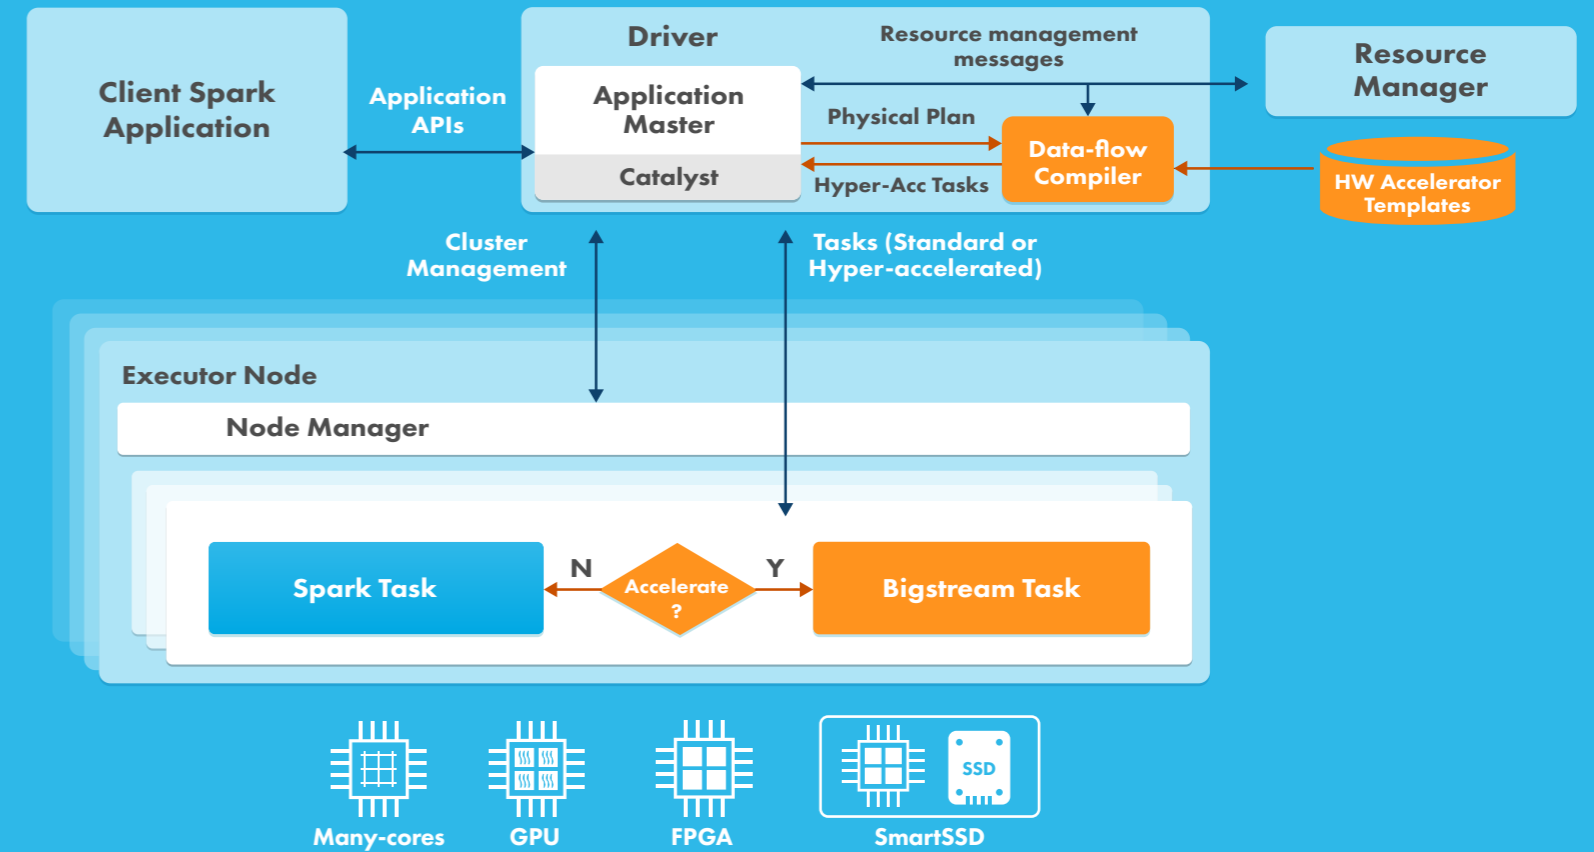

HYPER-ACCELERATION WITH SAMSUNG SMARTSSD

Bigstream Acceleration Stack

Results on SmartSSD

Single Node Results for Top-15 TPC-DS on SmartSSD

4 Node Cluster Results for Top-15 TPC-DS on SmartSSD

- ✓ Up to 10x acceleration
- ✓ Zero code change
- ✓ Ease of installation
- ✓ Value Propositions:
 - ✓ TCO Savings
 - ✓ High Spark Performance

Bigstream Integration with Spark

Samsung SmartSSD

Image obtained with permission from <https://samsungatfirst.com/smartssd/>