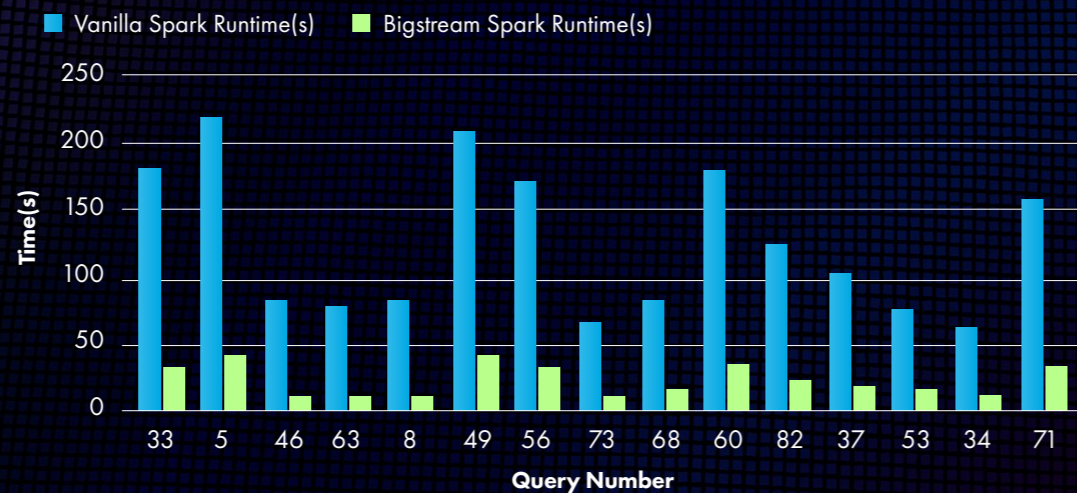

HYPER-ACCELERATION WITH SAMSUNG SMARTSSD

Bigstream Acceleration Stack

Results on SmartSSD

Single Node Results for Top-15 TPC-DS on SmartSSD

4 Node Cluster Results for Top-15 TPC-DS on SmartSSD

- ✓ Up to 10x acceleration
- ✓ Zero code change
- ✓ Ease of installation
- ✓ Value Propositions:
 - ✓ TCO Savings
 - ✓ High Spark Performance