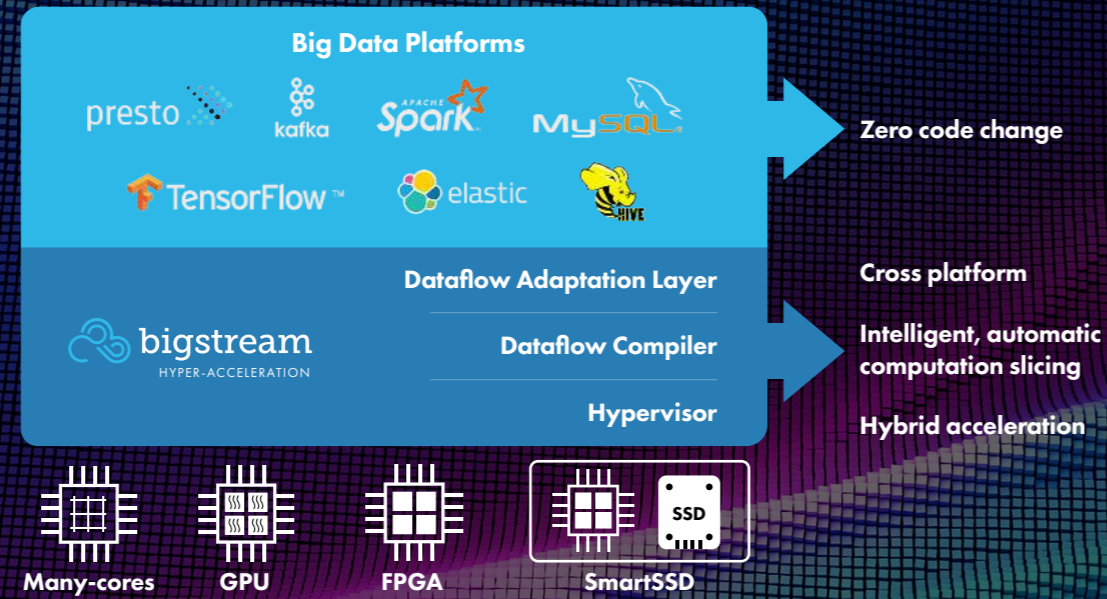

HYPER-ACCELERATION WITH SAMSUNG SMARTSSD

Bigstream Acceleration Stack

Results on SmartSSD

Single Node Results for Top-15 TPC-DS on SmartSSD

4 Node Cluster Results for Top-15 TPC-DS on SmartSSD

- ✓ Up to 10x acceleration
- ✓ Zero code change
- ✓ Ease of installation
- ✓ Value Propositions:
 - ✓ TCO Savings
 - ✓ High Spark Performance

Bigstream Integration with Spark

Samsung SmartSSD

Image obtained with permission from <https://samsungatfirst.com/smartssd/>